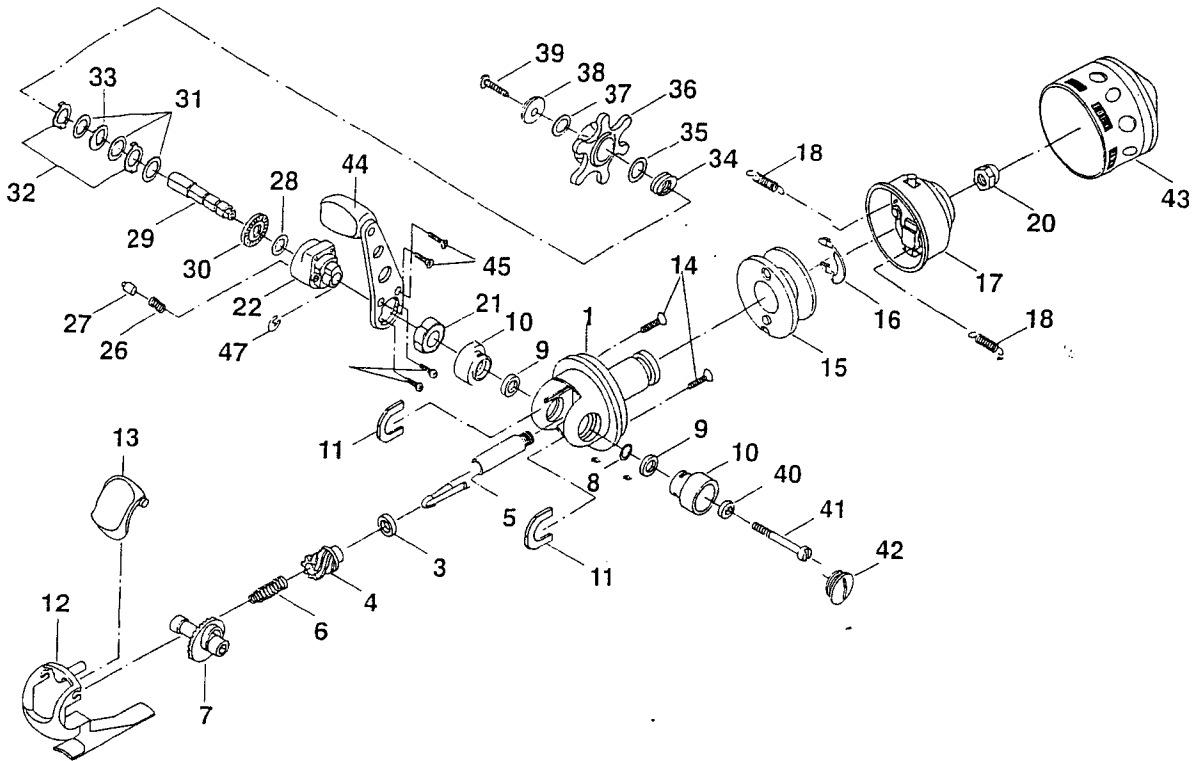

abumatic 274

◆ PARTS LIST

No.	Part Name	Part Number
1	Body	1068000
3	Pinion Bushing	1068253
4	Pinion	1068255
5	Main Shaft	1068256
6	Main Shaft Spring	1068257
7	Drive Gear	51218
8	Drive Gear Washer	51219
9	Drive Gear Bushing	51221
10	Drive Gear Holder	1068248
11	Drive Gear Holder Washer	51226
12	Plastic Foot	1068001
13	Thumb Lever	51228
14	Plastic Foot Screw	1068002
15	Spool	1068003
16	Spool Clip	1068004
17	Pick-Up Housing Assy.	1068005
18	Pick-Up Arm Spring	1068006
20	Pick-Up Housing Nut	1068007
21	One Way Clutch Bearing	51240
22	Crank Arm Holder Assy.	51241
26	Click Piston Spring	51242

No.	Part Name	Part Number
27	Click Piston	51243
28	Front Drag Washer	51244
29	Crank Mtg. Stem	51245
30	Click Ratchet	51246
31	Drag Washer	51247
32	Eared Drag Washer	51248
33	Kayed Drag Washer	51249
34	Drag Spring	51250
35	Drag Spring Washer	1068258
36	Drag Star Assy.	1068008
37	Drag Washer	51254
38	Drag Retainer	51255
39	Drag Screw	51256
40	Crank Mtg. Washer	51257
41	Crank Mtg. Insert	51258
42	Side Cap	51259
43	Front Cone Assy.	1068009
44	Crank Assy.	1068249
45	Crank Arm Screw	51265
46	Crank Arm Screw	51266
47	Crank Mtg. Stem Washer	51267

Please specify reel model and part number when ordering parts.

99